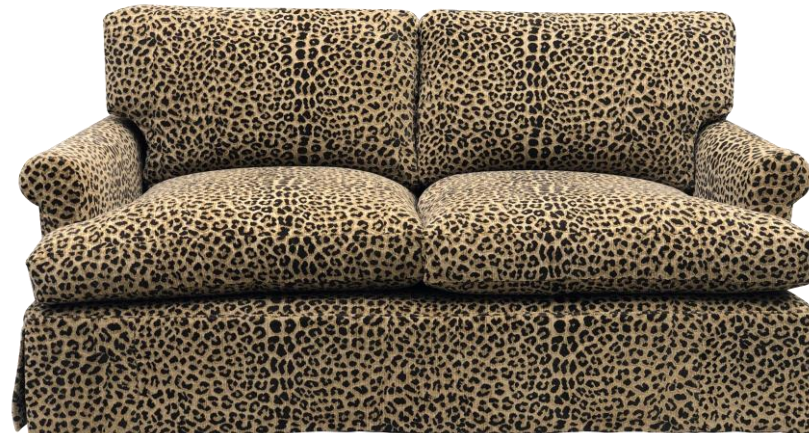

## Beaverbrook

All measurements can be customized

<b>Standard Sizes</b>	<b>Length</b>	<b>Height</b>	<b>Depth</b>	<b>Seat Depth</b>
2 Seater	180cm	90cm	100cm	58cm
3 Seater	230cm	90cm	100cm	58cm
Armchair	83cm	90cm	100cm	58cm

Our Beaverbrook design features small scroll arms, high kick-pleat skirt to the top of the seat platform, slightly rounded cushion corners, and no piping to give the design a contemporary traditional look. It is built using best traditional methods and materials in our Fulham workshop.